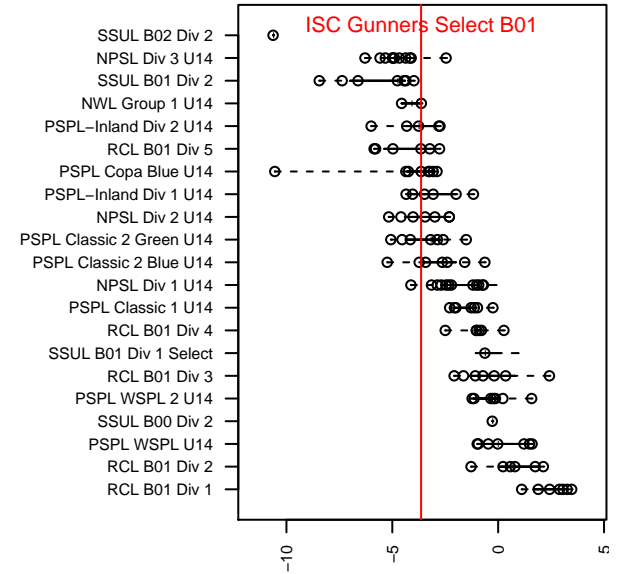

ISC Gunners Select B01

Issaquah SC
 Issaquah, WA
 B01 total strength=885
 attack=2.09 defense=0.87
 fall league = PSPL Copa Blue U14
 notes= Anderson 2014

alt names used:
 ISC Gunner BU14 Select
 ISC Gunners Select BU14
 ISC Gunner's Select A

Venues played:
 2015 Sounders FC Cup BU14
 2015 PSPL Copa Blue U14
 2015 Cranberry Cup U13-14

ISC Gunners Select B01
 Dots are actual minus expected GF (blue circles) and GA (red triangles).
 Blue line is smoothed change in attack strength. Red is smoothed change in defense strength.

**attack and defense variance (black dot)
relative to other teams
and top 10 in region**

**attack and defense rating
relative to others at age
and all opponents in last 13 months**

Performance relative to 13 month average